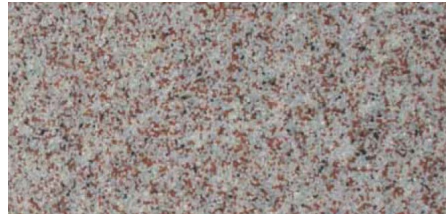

CPC Quartz Color Chart

DFS-B-13

DFS-B-07

DFS-B-05

DFS-B-03

DFS-B-09

DFS-B-12

DFS-B-01

DFS-B-10

DFS-B-89

DFS-B-04

DFS-B-06

DFS-B-08

For previous DFS blends, please contact your local representative for availability, pricing, and production lead times. Printed colors approximate actual color. The basecoat selected may affect the final appearance. Actual color should be approved based upon actual samples or draw downs of the selected color and material sample. Final color appearance is affected by lighting, surface texture, profile, method of application and sealer selection.